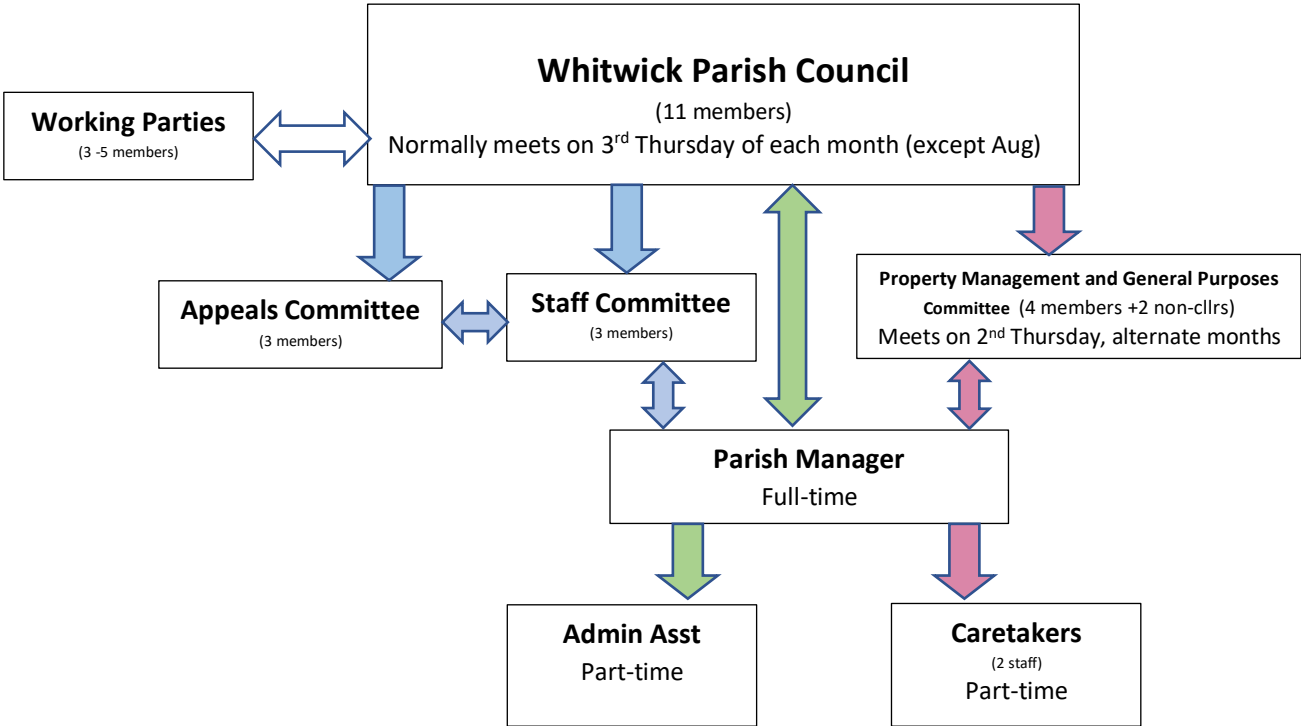

Structure of Whitwick Parish Council

For further information please contact the Community Office on 01530 459527 or

Email clerk@whitwickpc.org